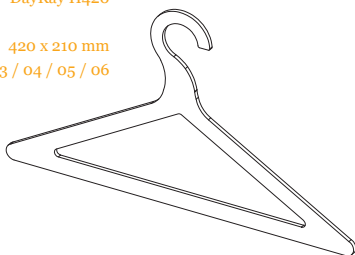

490 x 620 x 550/1400 mm
Colours: 01 / 02 / 03 / 04 / 05 / 06

DAYRAY PAPER BASKET

1708008 DayRay PB370
1708009 DayRay PB270

Standing: 420 x 230 x 280 mm
Lying: 330 x 245 x 370 mm
Colours: 01 / 02 / 03 / 04 / 05 / 06

DayRay BOWL

1708018 DayRay B300
1708019 DayRay B200
1708020 DayRay B100

300/200/100 mm Ø
Colours: 01 / 02 / 03 / 04 / 05 / 06

DayRay STORAGE

1708001 DayRay S790
1708002 DayRay S1580

790/1580 x 305 x 230 mm
Colours: 01 / 02 / 03 / 04 / 05 / 06

DayRay PUT ASIDE

1708015 DayRay PA100
1708016 DayRay PA50

100/50 x 200 x 70 mm
Colours: 01 / 02 / 03 / 04 / 05 / 06

DayRay conseal

1708011 DayRay C300
1708012 DayRay C250
1708013 DayRay C200
1708014 DayRay C100

300/250/200/100 mm
Colours: 01 / 02 / 03 / 04 / 05 / 06

DayRay HANGER

1708017 DayRay H420

420 x 210 mm
Colours: 01 / 02 / 03 / 04 / 05 / 06

Acrylic is an invigorating material that both reflects and absorbs light. A carefully planned lighting arrangement gives DayRay products an extra dimension, resulting in a striking colour scheme that brings the whole setting to life. (Please note that colour deviations could occur.)