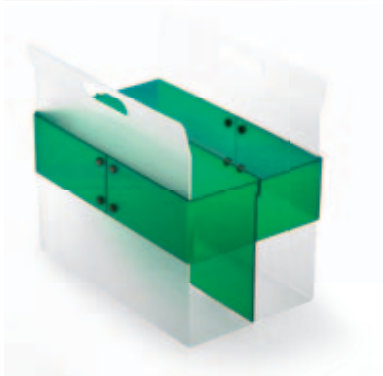

Acrylic is an invigorating material that both reflects and absorbs light. A carefully planned lighting arrangement gives DayRay products an extra dimension, resulting in a striking colour scheme that brings the whole setting to life. (Please note that colour deviations could occur.)